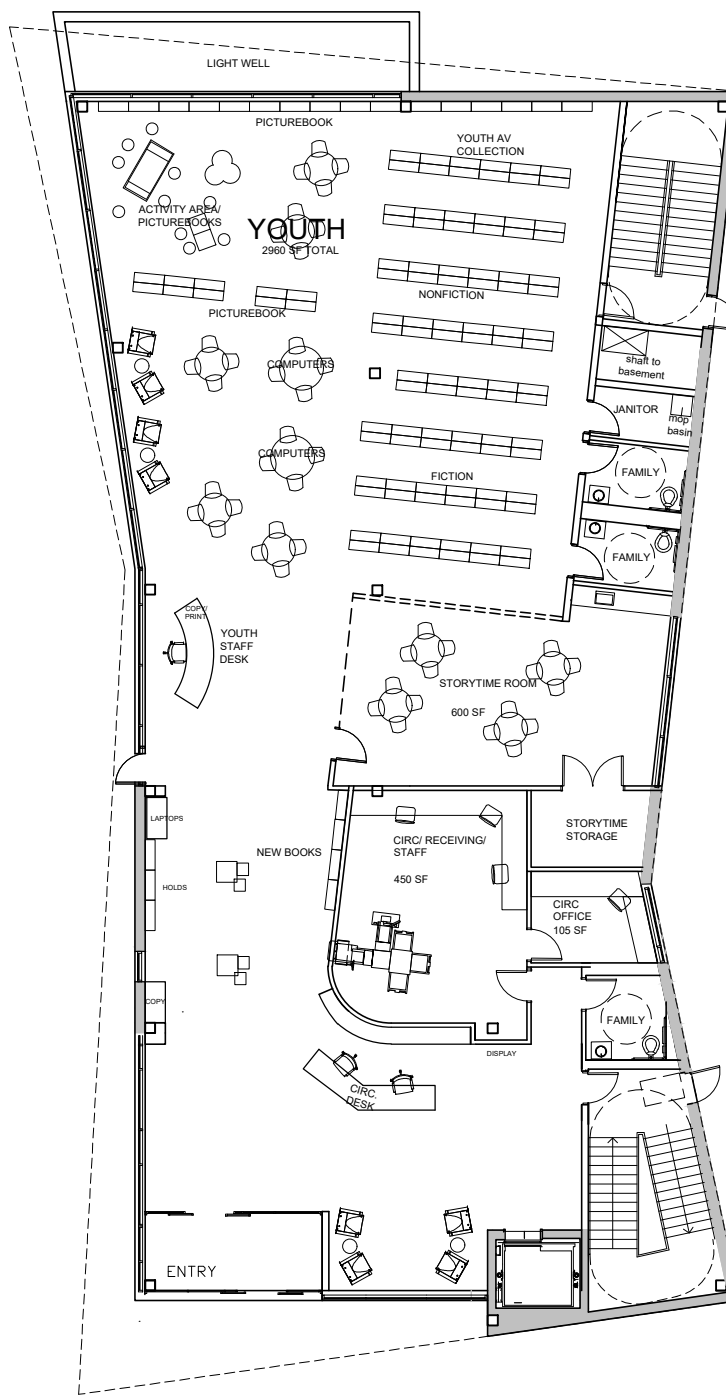

BROOKFIELD PUBLIC LIBRARY
 NEW PLAN
 LEVEL 0 6837 SF

BROOKFIELD PUBLIC LIBRARY
 NEW PLAN
 LEVEL 1 6837 SF

BROOKFIELD PUBLIC LIBRARY
 NEW PLAN
 LEVEL 2 7700 SF 21,330 SF

LINDA SOKOL FRANCIS
 BROOKFIELD LIBRARY
 NEW FLOORPLANS