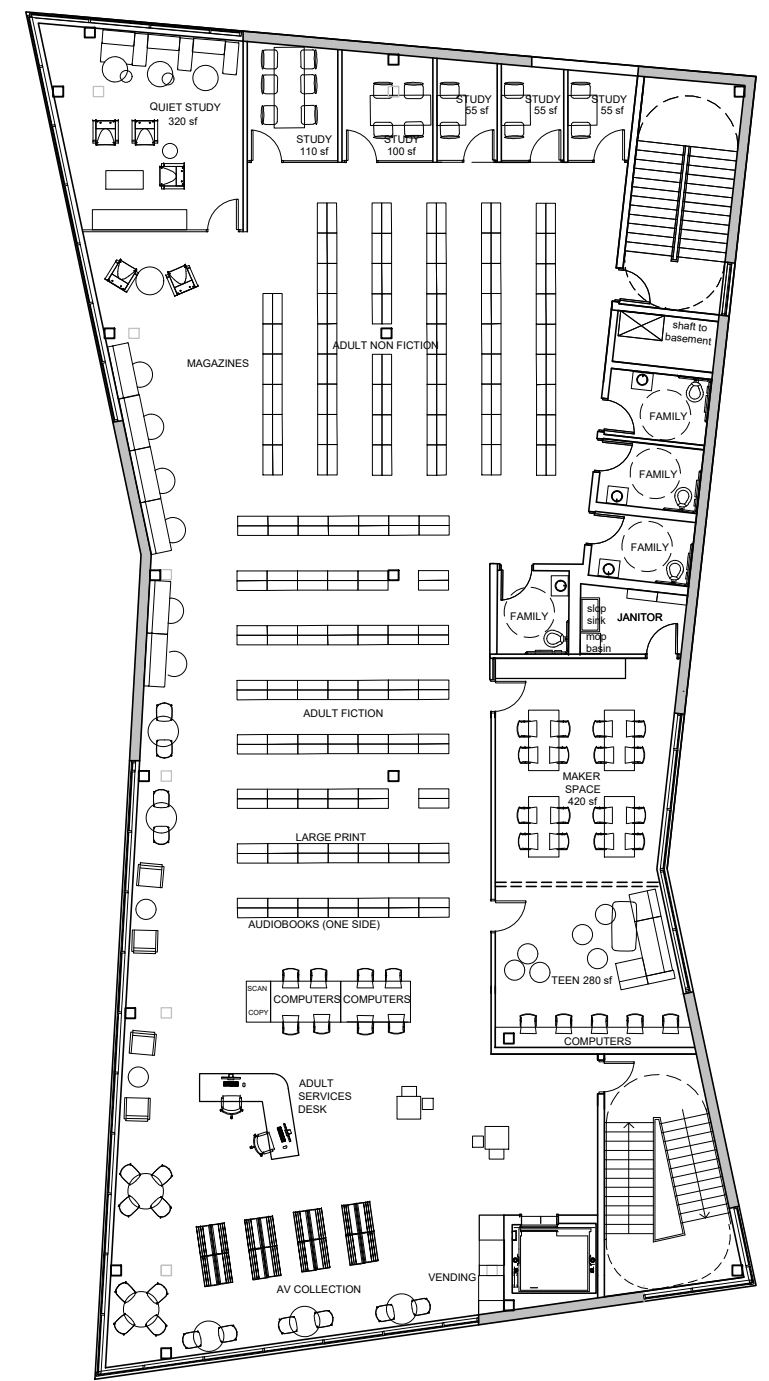

BROOKFIELD PUBLIC LIBRARY
 NEW PLAN
 LEVEL 0 6837 SF

BROOKFIELD PUBLIC LIBRARY
 NEW PLAN
 LEVEL 1 6837 SF

BROOKFIELD PUBLIC LIBRARY
 NEW PLAN
 LEVEL 2 7700 SF 21,330 SF

LINDA SOKOL FRANCIS
 BROOKFIELD LIBRARY
 NEW FLOORPLANS